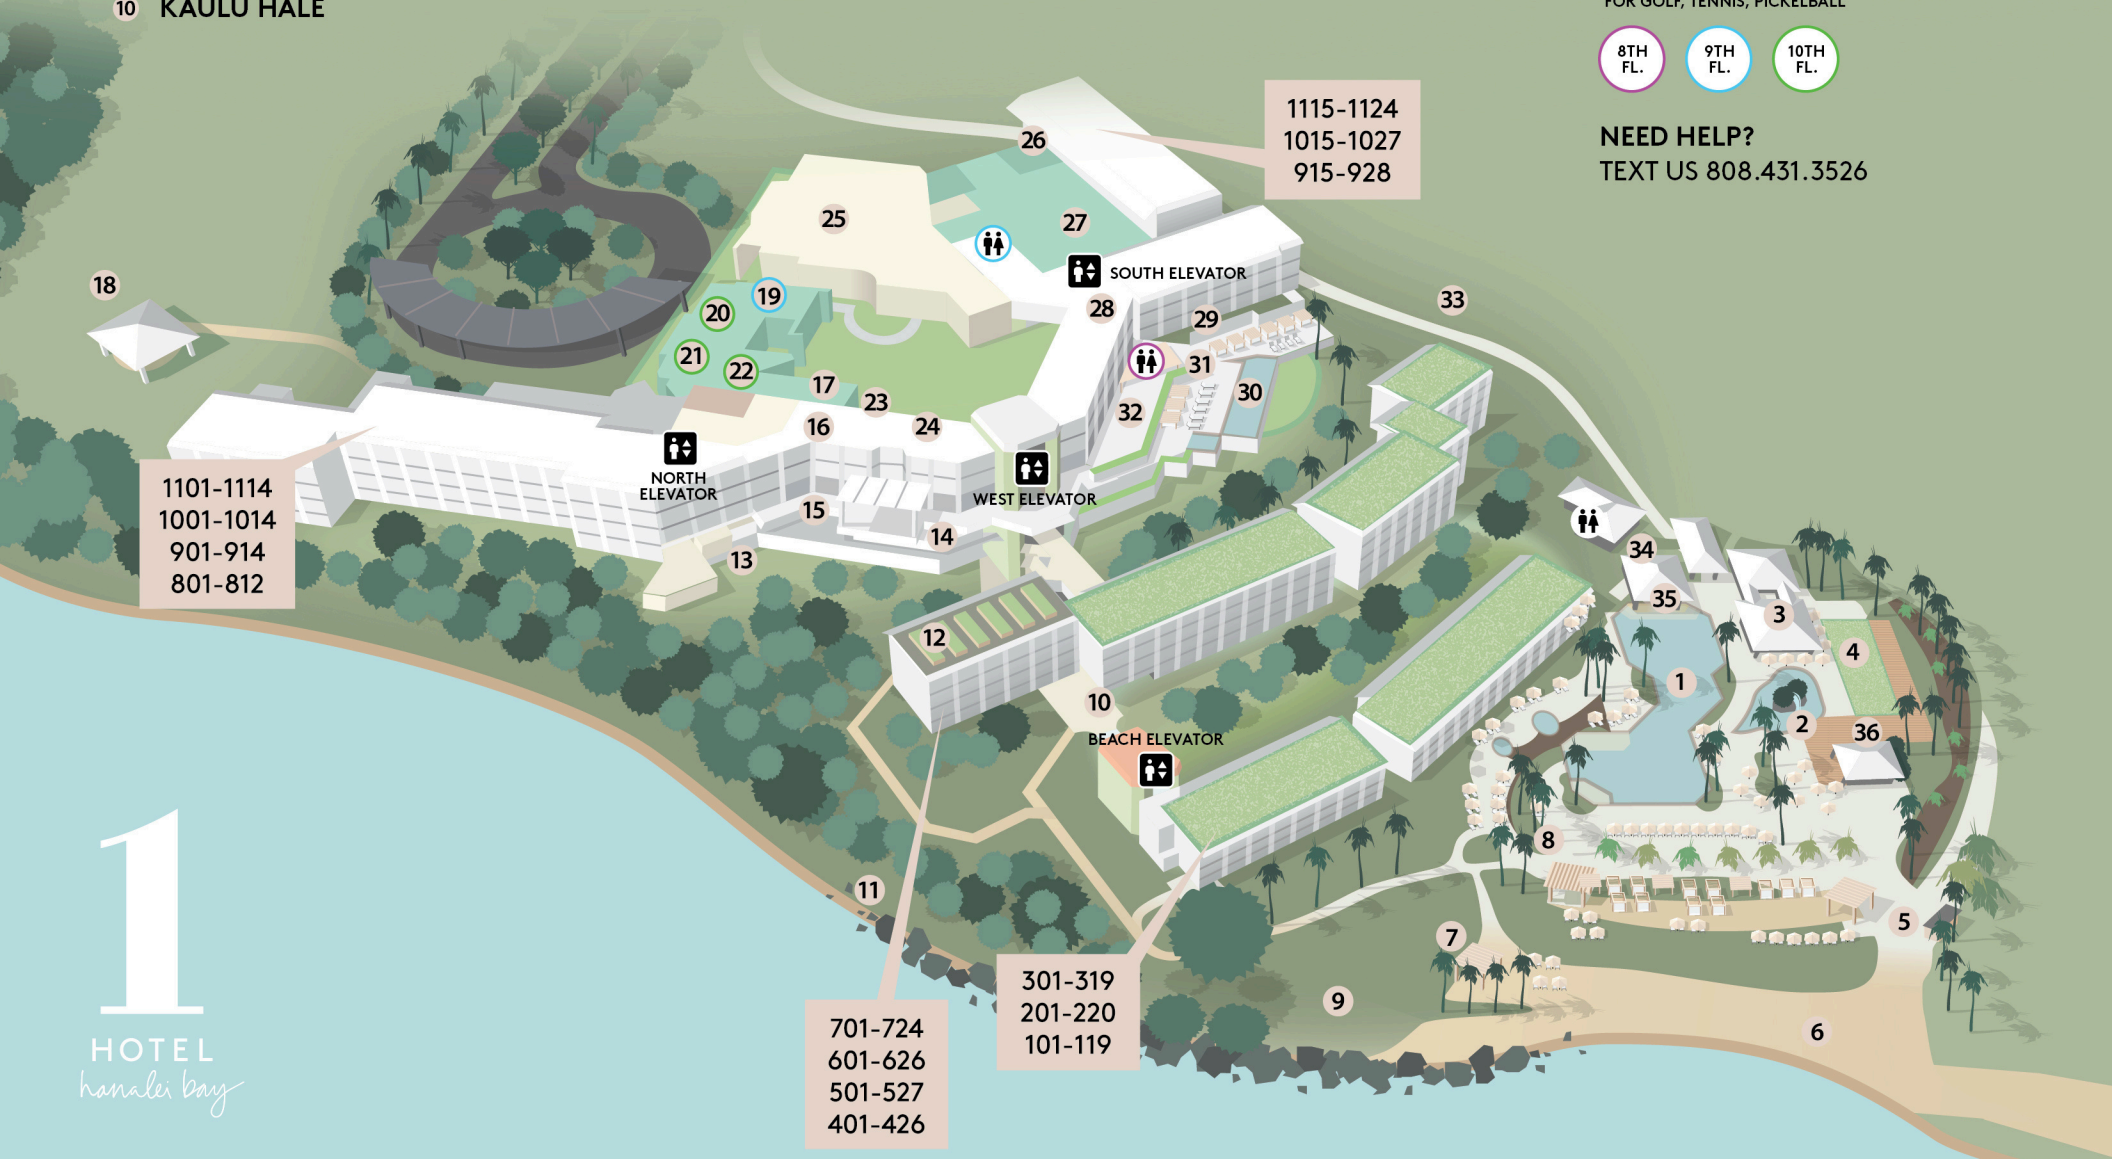

- 1 MAIN POOL
- 2 LAGOON POOL
- 3 THE SANDBOX RESTAURANT
- 4 SANDBOX POOL DECK
- 5 BEACH ACTIVITIES HALE
- 6 HONOIKI BEACH
- 7 ABIZIA GYM
- 8 TOWEL HALE
- 9 KAMANI COVE
- 10 KAULU HALE

- 11 LEOLANI COVE
- 12 ORGANIC CHEF GARDEN
- 13 HANAIEI ROOM
- 14 KŌLEA ROOM
- 15 KUKUI ROOM
- 16 NEIGHBORS CAFE
- 17 GOODTHINGS SHOP
- 18 PU'U POA/FORT ALEXANDER
- 19 RECEPTION (9TH FLOOR)

- 20 'ŌHI'A SPACE (10TH FLOOR)
- 21 KOA SPACE (10TH FLOOR)
- 22 MILO ROOM (10TH FLOOR)
- 23 CONCIERGE
- 24 WELINA TERRACE
- 25 BAMFORD WELLNESS SPA
- 26 VITALITY KAUA'I
- 27 ANATOMY GYM
- 28 THE JUICE BAR

- 29 HALA WELLNESS STUDIO
- 30 ADULT POOL
- 31 1 KITCHEN BAR
- 32 1 KITCHEN RESTAURANT
- 33 PUBLIC BEACH ACCESS
- 34 SEEDLINGS BASECAMP
- 35 WAI'OLI COOL TREATS
- 36 THE SANDBOX BAR

PRINCEVILLE MAKAI GOLF CLUB 1.2 MI AWAY
FOR GOLF, TENNIS, PICKELBALL

NEED HELP?
TEXT US 808.431.3526

1115-1124
1015-1027
915-928

1101-1114
1001-1014
901-914
801-812

701-724
601-626
501-527
401-426

301-319
201-220
101-119

1
HOTEL
hanalei bay